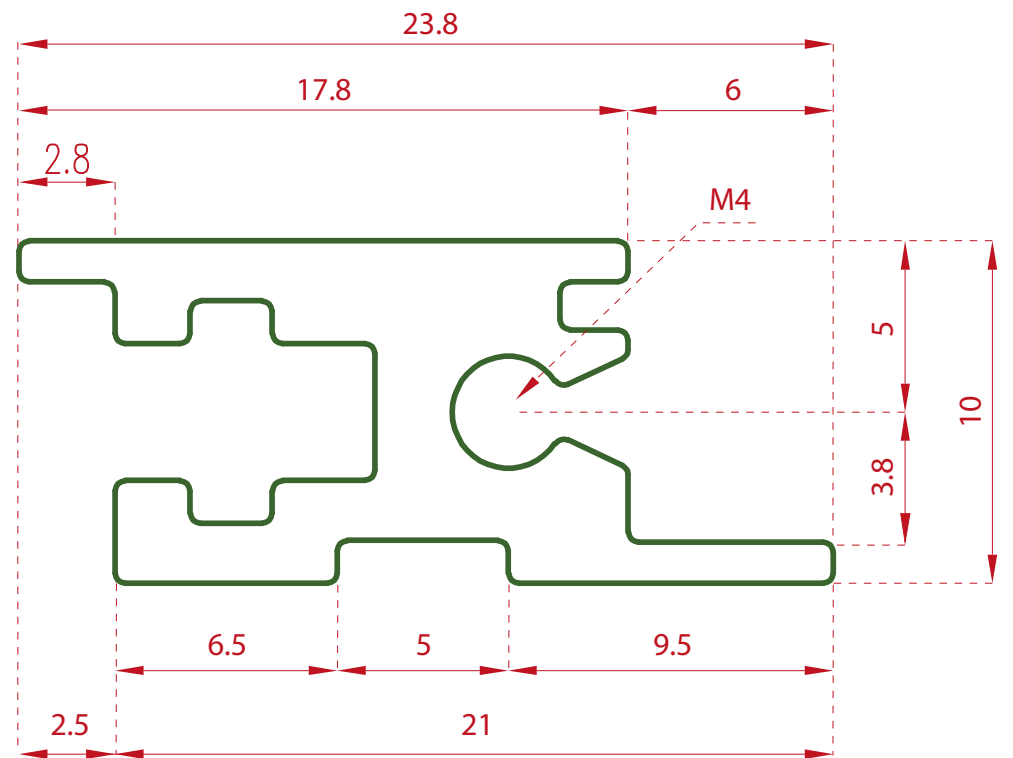

A) PROFILE:

FINISH: ANODISED MATT.
MATERIAL: ALUMINIUM

LENGTH : 84 HP/427 mm
104 HP/528.3 mm
126 HP/640 mm
168 HP/853.4 mm

B) THREADED STRIP:

MATERIAL: MS

FINISH ROHS COMPLIANT PLATING